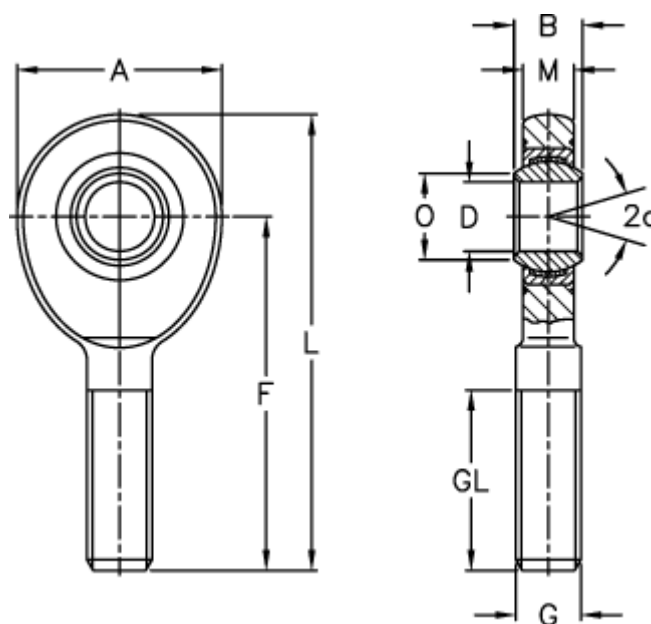

Article number: 03489035
Description: Fluro Rod end EAL 35D-NIRO
Note: 35

Measures

A	= 82	L	= 181
a (degrees)	= 6	M	= 21
B	= 25	O	= 39.8
D	= 35	Static drive kN	= 111
Dynamic drive (kN)	= 153	Weight	= 1400
F	= 140		
g	= M36x3		
GL	= 82		